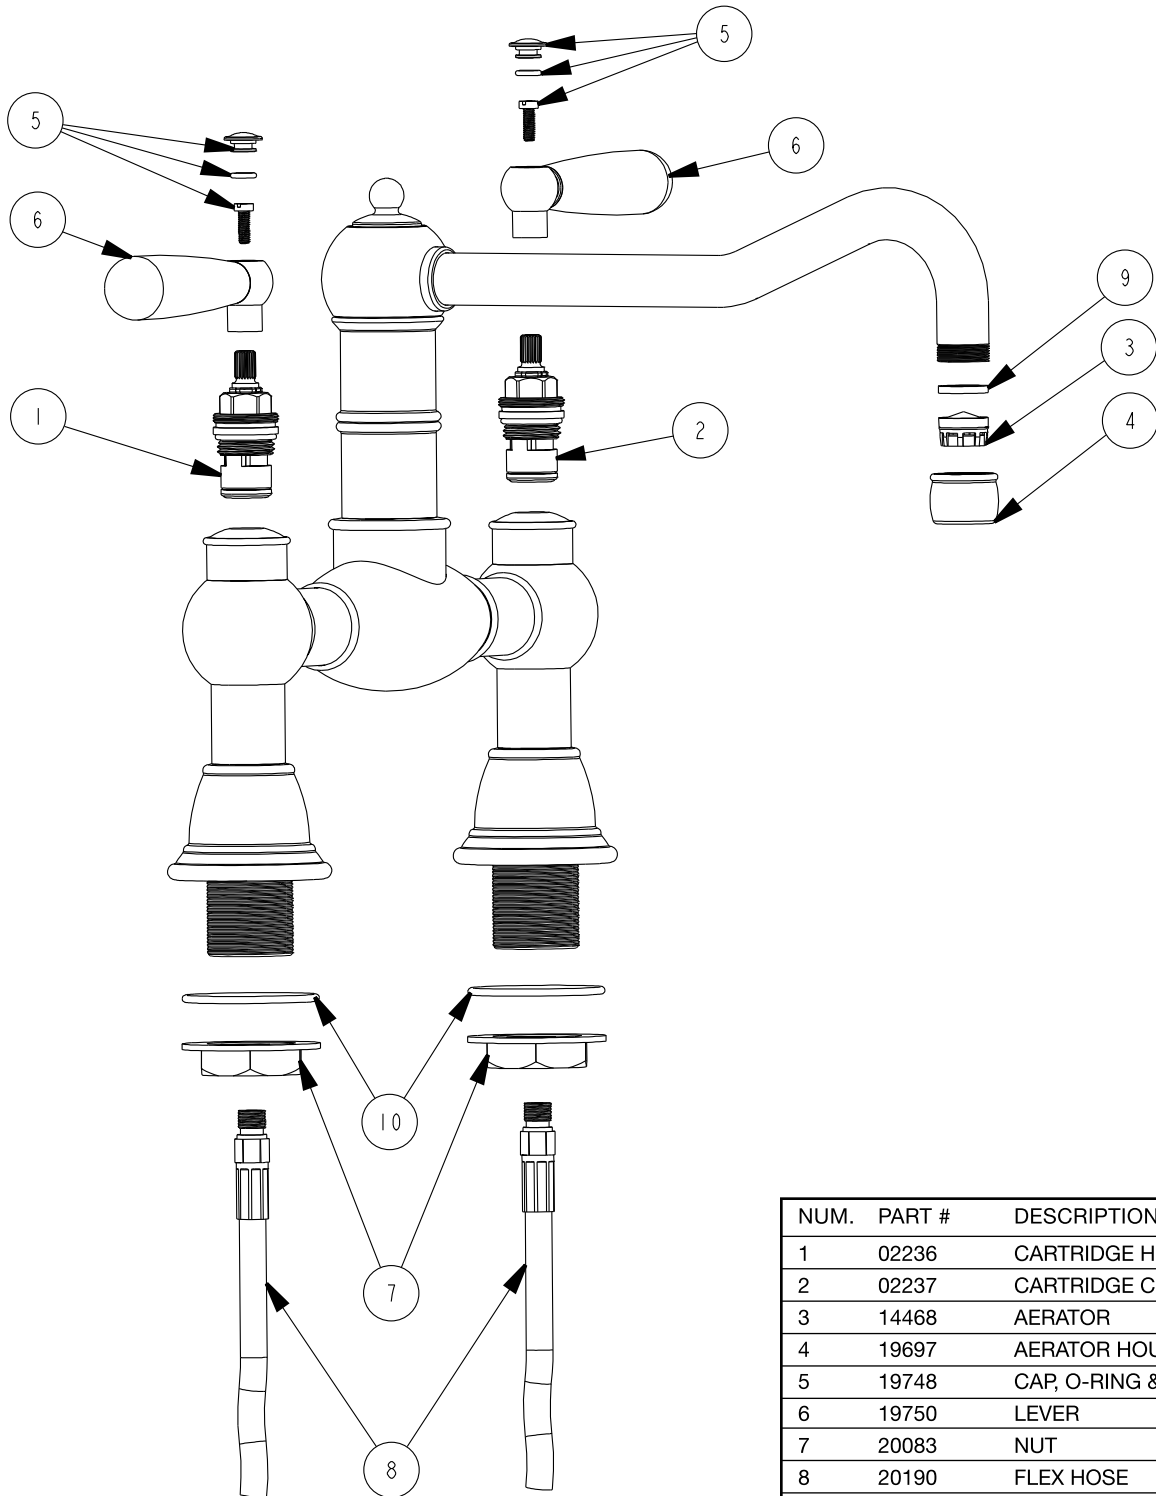

FEATURED MODEL

157-144-ORB BLANCOTERRA™ Bridge without side spray in Oil Rubbed Bronze

ADDITIONAL MODELS

157-144-CR Polished Chrome
157-144-ST Stainless (Satin Nickel)

FEATURES

- Solid brass body
- Ceramic disc cartridge
- Color coded hot & cold supply lines
- Reversible mounting hardware adapts to thick or thin mounting surfaces
- 2.2 G.P.M. flow rate
- Installation in a 1-3/8" hole

PRODUCT SPECIFICATION

Kitchen faucet to include bridge design with lever handles, solid brass body and ceramic disc cartridge. Faucet dimensions to be as follows: Reach: 9-11/16"; Spout Height: 7". Hot and cold supply lines to be color coded. Reversible mounting hardware to adapt to thick or thin mounting surfaces. Kitchen faucet to be BLANCOTERRA™ Bridge without side spray, Model 157-144-____ in _____ finish.

- Oil Rubbed Bronze 157-144-ORB
- Polished Chrome 157-144-CR
- Stainless (Satin Nickel) 157-144-ST

MODEL 157-144

NOMINAL DIMENSIONS

MODEL	REACH	SPOUT HEIGHT	FAUCET HEIGHT
157-144	9-11/16	7	10

JOB INFORMATION

NUM.	PART #	DESCRIPTION
1	02236	CARTRIDGE HOT
2	02237	CARTRIDGE COLD
3	14468	AERATOR
4	19697	AERATOR HOUSING
5	19748	CAP, O-RING & SCREW
6	19750	LEVER
7	20083	NUT
8	20190	FLEX HOSE
9	91390	RUBBER WASHER
10	91794	O-RING